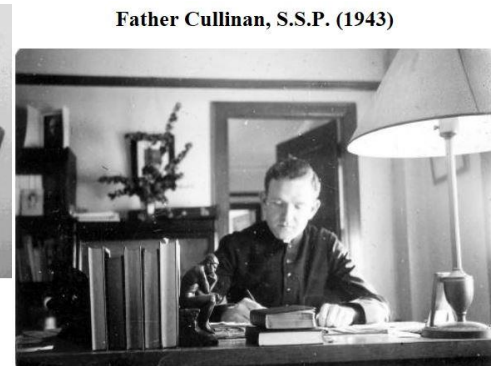

Year	HS	Rhet.	Coll.	???	Total
1980	7		22		29
1981	9		27		36
1982	9		31		40
1983	0		38		38
1984			42		42
1985			41	1	42
1986			52		52
1987			48		48
1988			42	1	43
1989			23		23
1990			34		34
1991			12		12
1992		1	15		16
1993			5		5
1994			0	2	2
	687	3338	924	39	4988