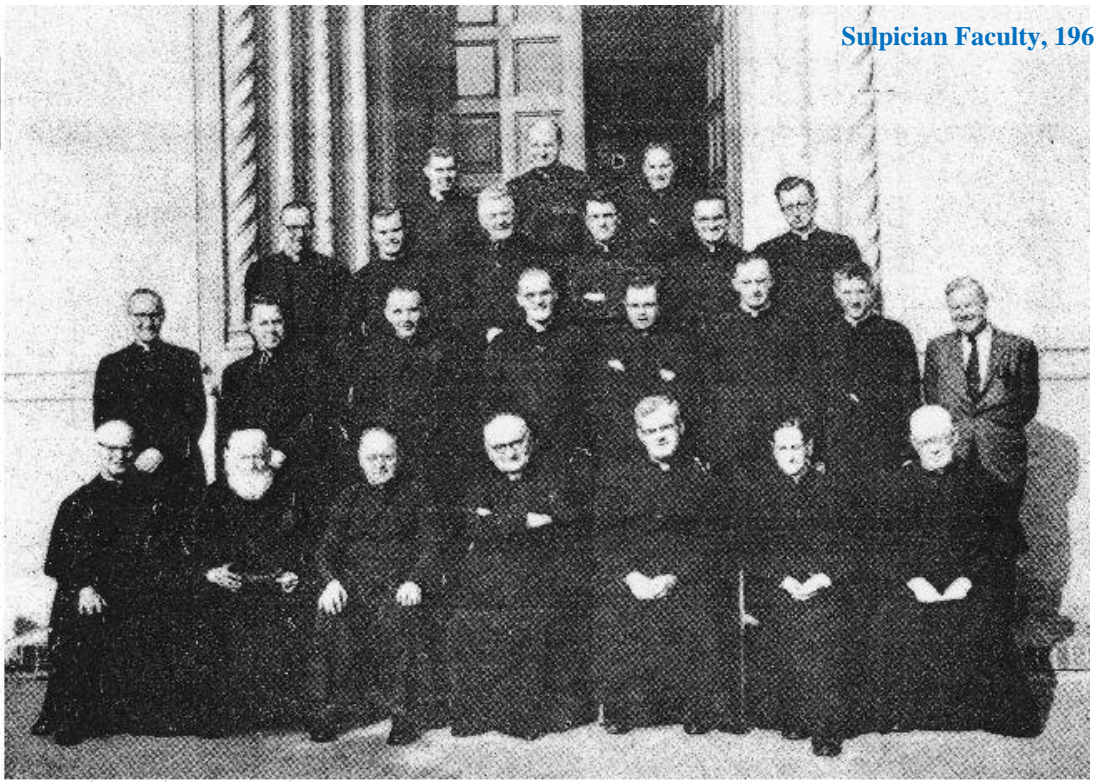

Year	Rhetoric Class
1950	89
1951	97
1952	87
1953	76
1954	85
1955	77
1956	96
1957	108
1958	119
1959	90
1960	90
1961	114
1962	123
1963	114
1964	142

Year	HS	Rhet.	Coll.	???	Total
1965	89	154	2	2	247
1966	82	143	0	3	228
1967	69	0	0	0	69
1968	70	0	0	21	91
1969	56	0	67	3	126
1970	66		50	2	118
1971	46		73	1	120
1972	49		59	2	110
1973	21		52		73
1974	28		45		73
1975	17		32		49
1976	17		32		49
1977	28		30		58
1978	11		27	1	39
1979	13		23		36

Back row (3): 1- Roland Leveille, 2- Larry Taylor, 3- James Lowell
3rd row (6): 1- Doc Connor, 2- Ralph Kroes, M.M. 3- John O'Neill, 4- John Olivier, 5- Terry Loughran, 6- Brian O'Kane
2nd row (8): 1-Eugene Strain, 2- Paul Cronin, 3- Dick Kalkmann, 4- Paul Gregoire, 5- Bruce Atkinson, 6- Con Burns, 7- Jim Poggi, 8- Dr. George Hocking
Front row (7): 1- Francis Rock, 2- Royal Webster, 3- James Campbell, 4- The Sulpician Superior General, 5- Chuck Dillon, 6-William O'Connor, 7- Joseph Riddlemoser