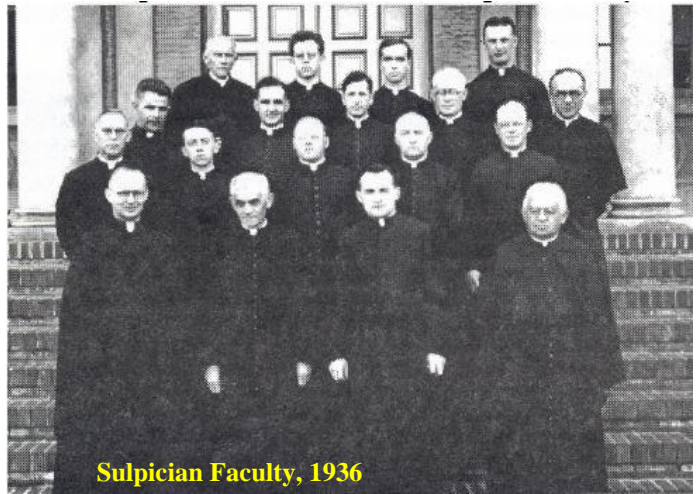

Saint Joseph's Seminary-College

4988 Students educated, influenced and inspired

By the Sulpician Fathers, 1920 - 1994

Seminary Entrance, 1930

1942

Fr. Royal Webster
1879 - 1962

Year	Rhetoric Class
1920	18
1921	39
1922	2
1923	2
1924	13
1925	59
1926	66
1927	58
1928	35
1929	26
1930	65
1931	89
1932	80
1933	59
1934	72
1935	77
1936	84
1937	69
1938	70
1939	55
1940	48
1941	54
1942	41
1943	75
1944	63
1945	54
1946	0
1947	44
1948	60
1949	56