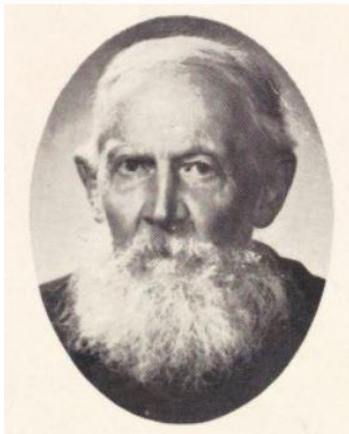

Saint Joseph's Seminary-College

4988 Students educated, influenced and inspired

By the Sulpician Fathers, 1920 - 1994

Seminary Entrance, 1930

1942

Fr. Royal Webster
1879 - 1962

Year	Rhetoric Class
1920	18
1921	39
1922	2
1923	2
1924	13
1925	59
1926	66
1927	58
1928	35
1929	26
1930	65
1931	89
1932	80
1933	59
1934	72
1935	77
1936	84
1937	69
1938	70
1939	55
1940	48
1941	54
1942	41
1943	75
1944	63
1945	54
1946	0
1947	44
1948	60
1949	56